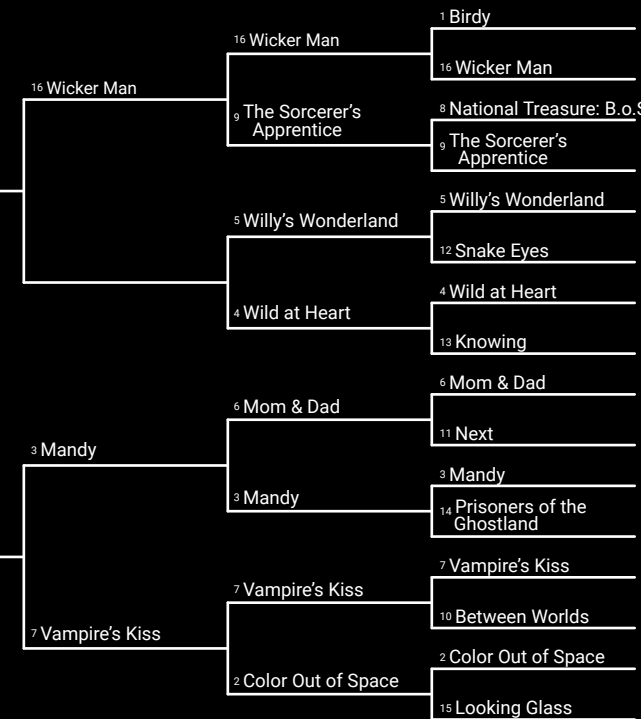

TOUGH GUY

SERIOUS GUY

CAGE/MATCH

FUNNY GUY

FUCKING WEIRD